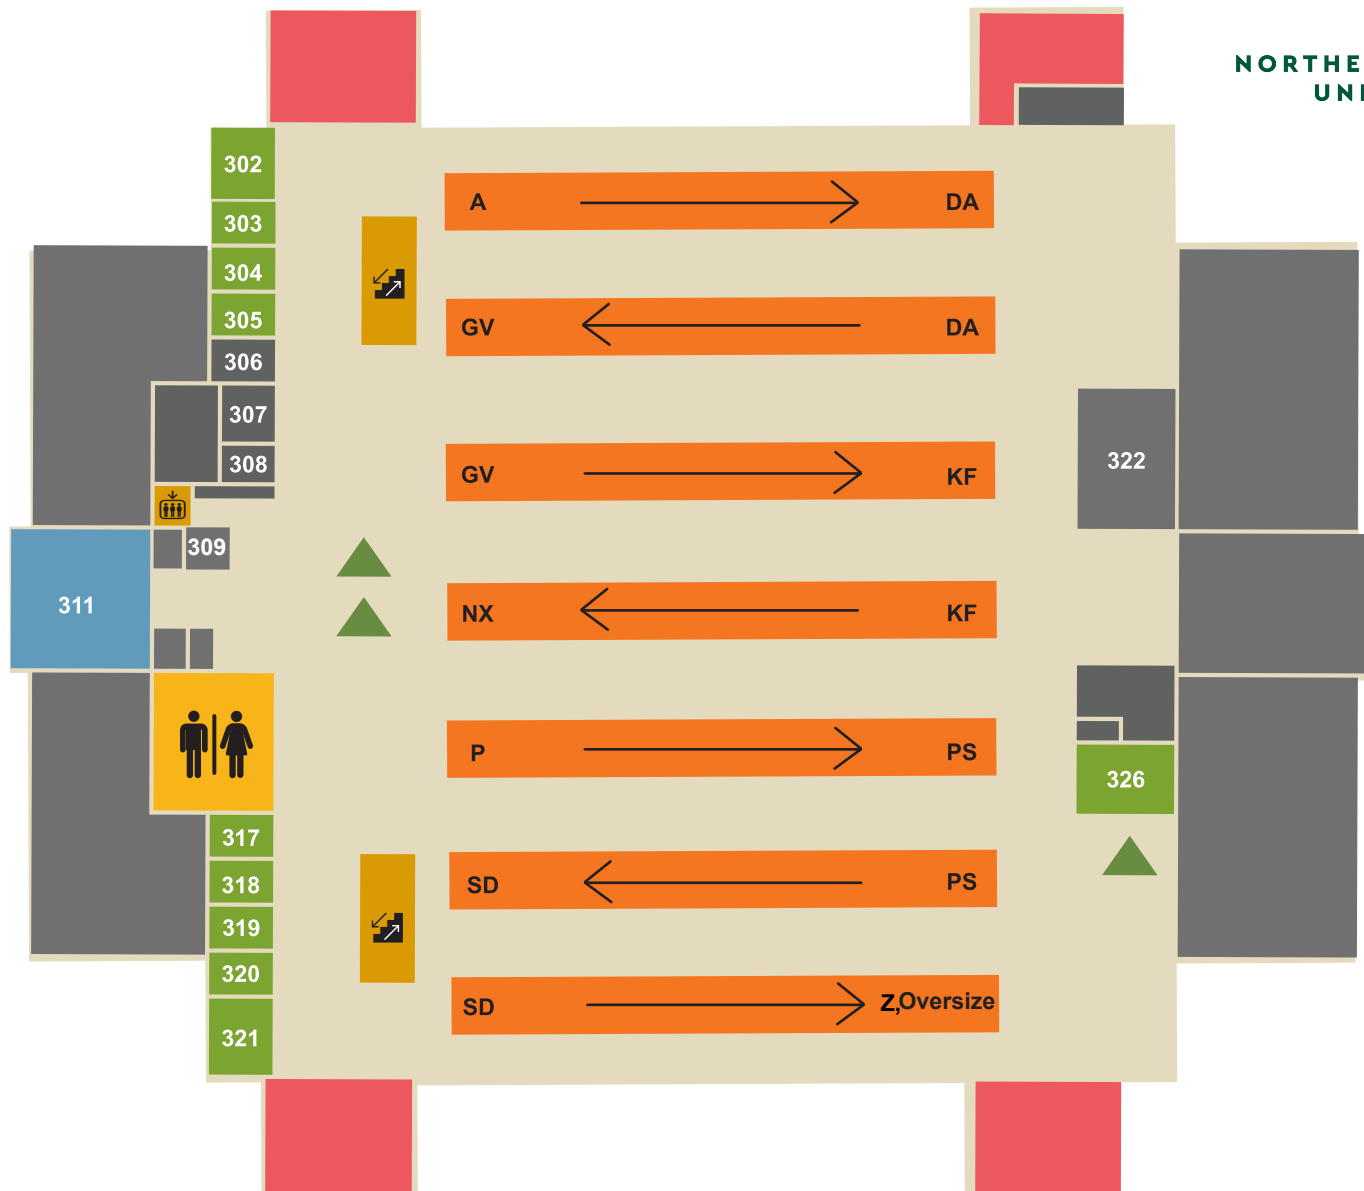

NORTHERN MICHIGAN  
UNIVERSITY

Legend :

 Public Computers  
& Printers

Lydia M. Olson Library  
Top Floor